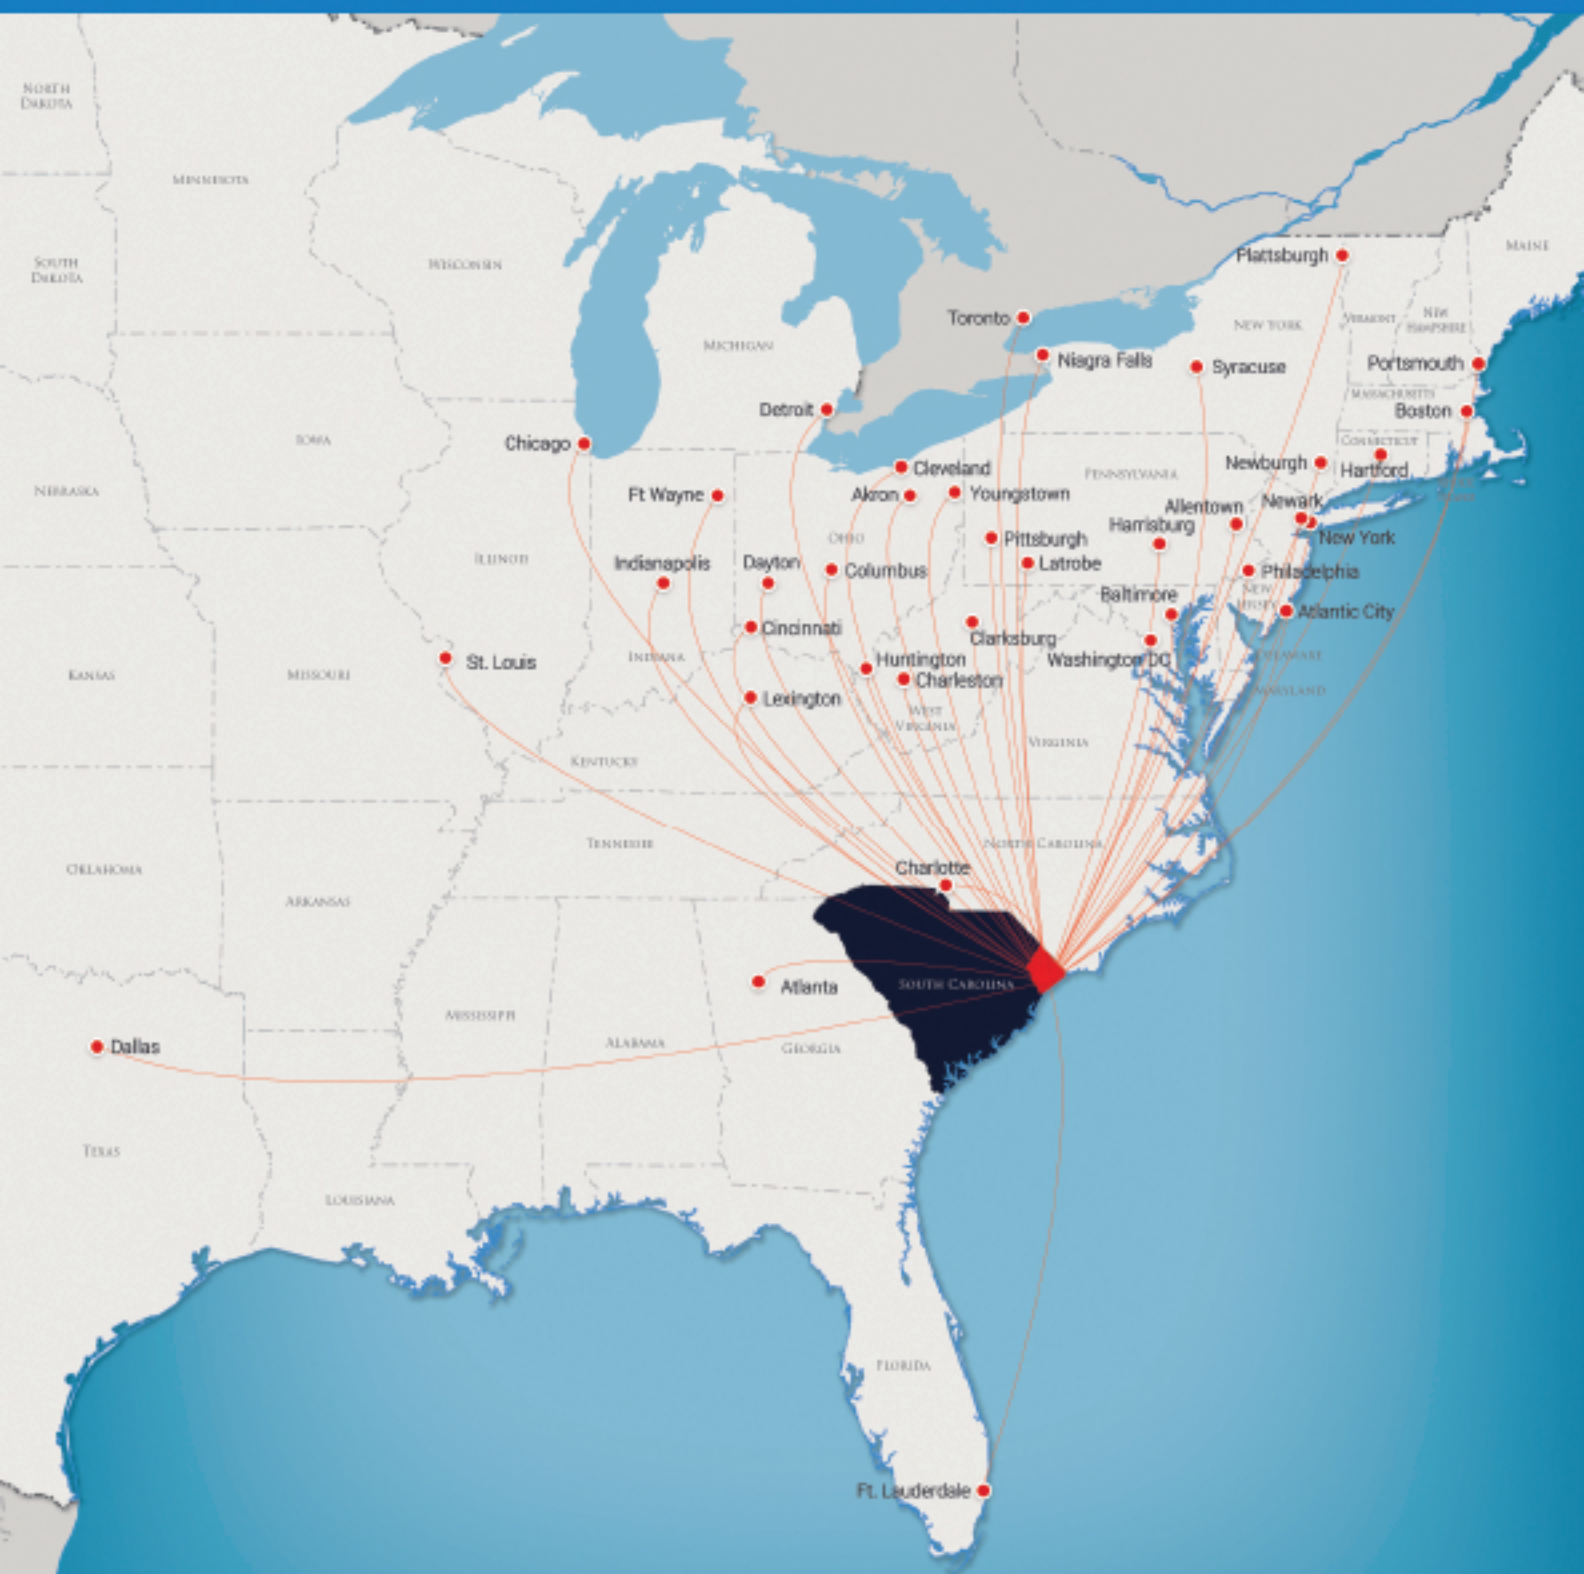

MYRTLE BEACH

REGIONAL ECONOMIC DEVELOPMENT

DIRECT FLIGHTS

Toll Free: 800-844-4983 | Local: 843-347-4604 | Email: info@mbredc.org

MYRTLE BEACH INTERNATIONAL AIRPORT

Address: 1100 Jetport Rd, Myrtle Beach, SC 29577 | Phone: 843-448-1589